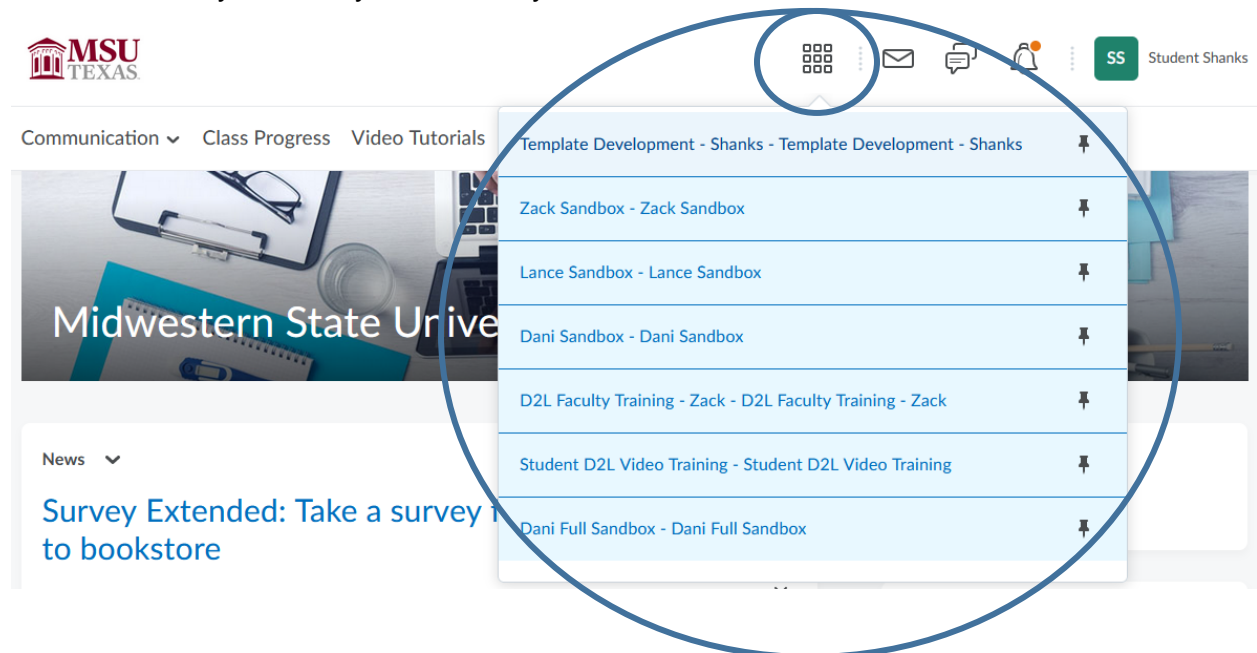

Locate Courses

To locate your courses, start from the D2L homepage. From here you will click the **Course Selector** icon near the top right of the page.

This will show you all of your currently enrolled courses.

****If the semester has not started yet, you will not see your courses until the first day of classes.****

You can also find your courses if you scroll all the way to the bottom of the D2L homepage. You will see the **My Course widget**. Your courses will be listed there too.